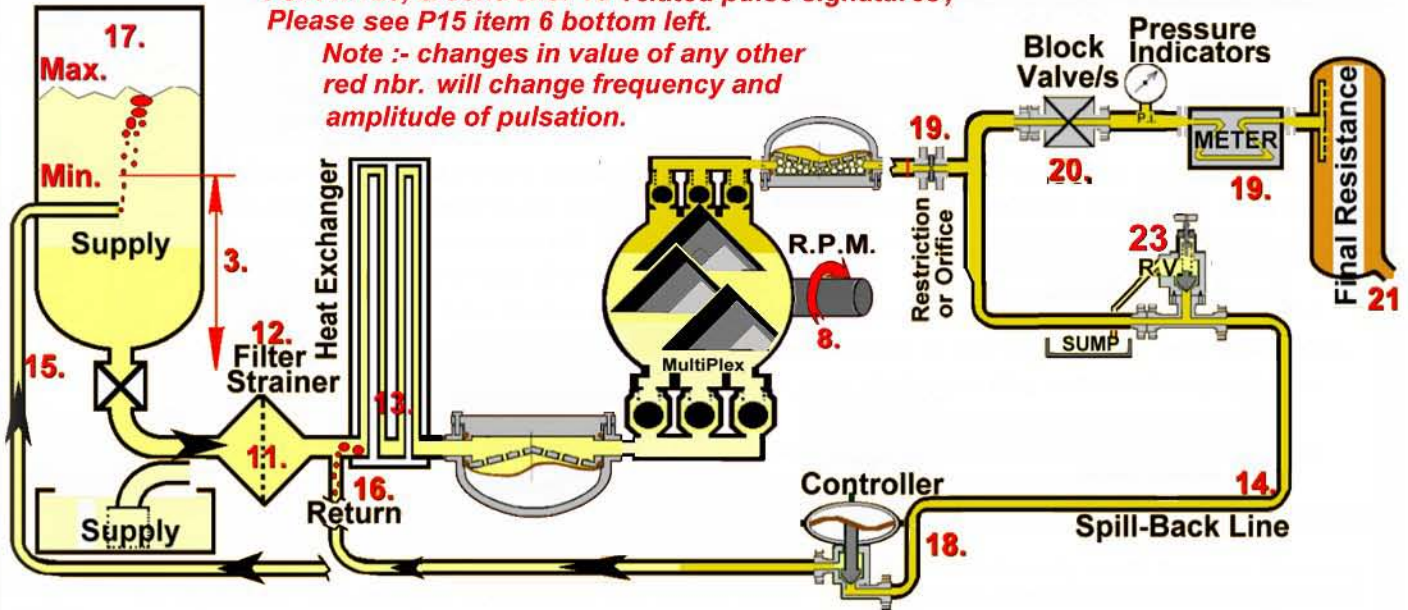

Multiplex/"Power"/API 674, Systems. For pump related pulse signatures see P18

For RV- 23, & controller 18 related pulse signatures, Please see P15 item 6 bottom left.

Note :- changes in value of any other red nbr. will change frequency and amplitude of pulsation.

Centrifugal pumping systems

Many additional "signatures" are from shaft deflection.

Pump Start-Up Surge

Shut-Down Back-Flow Bang

Rapid Valve Closure Hammer