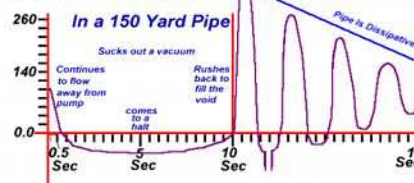

Multiplex/"Power"/API 674, Systems. For pump related pulse signatures see P18

For RV- 23, & controller 18 related pulse signatures, Please see P15 item 6 bottom left.

Note :- changes in value of any other red nbr. will change frequency and amplitude of pulsation.

Centrifugal pumping systems

Many additional "signatures" are from shaft deflection.

Pump Start-Up Surge

Shut-Down Back-Flow Bang

Rapid Valve Closure Hammer