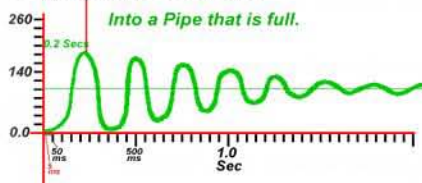

Multiplex/"Power"/API 674, Systems. For pump related pulse signatures see P18

For RV- 23, & controller 18 related pulse signatures, Please see P15 item 6 bottom left.

Note :- changes in value of any other red nbr. will change frequency and amplitude of pulsation.

Centrifugal pumping systems

Many additional "signatures" are from shaft deflection.

Pump Start-Up Surge

Shut-Down Back-Flow Bang

Rapid Valve Closure Hammer